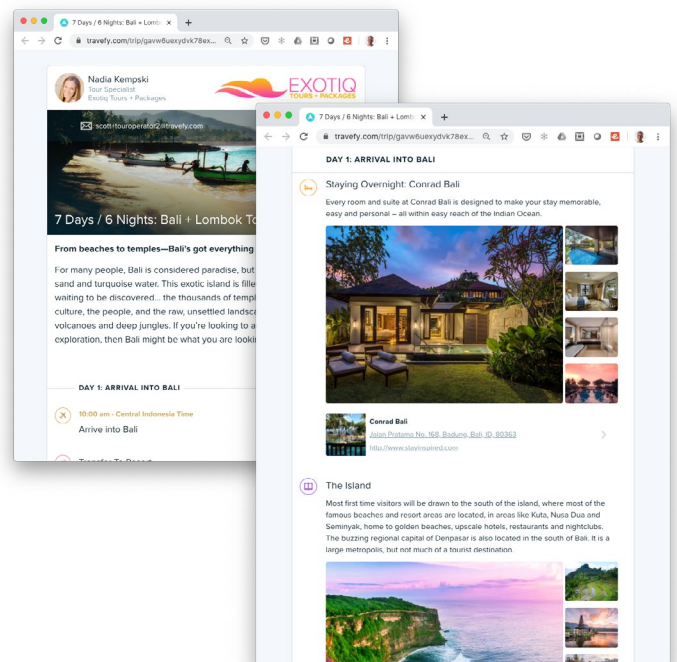

travefy + TOURPLAN

Integration Solutions

Import quotes and bookings from Tourplan in seconds.

Documents that dazzle and delight.

Travefy integrates with Tourplan to offer seamless importing of quotes and itineraries for Fastbook / FIT bookings.

Interested? Contact us: Scott@Travefy.com / +1-402-277-8498

How It Works

TOURPLAN

- **Build in Tourplan**

Create Fastbook / FIT quotes and bookings in Tourplan.

- **Import to Travefy**

Use Travefy's Booking import option to import your quote or itinerary in seconds.

travefy

- **Auto-Magical Creation**

Travefy receives the booking data from Tourplan and auto-populates all booking data and details.

- **Add Rich Content**

Travefy users can then edit the trip and add rich content like photos, maps, video, text formatting, City Guides, and more.