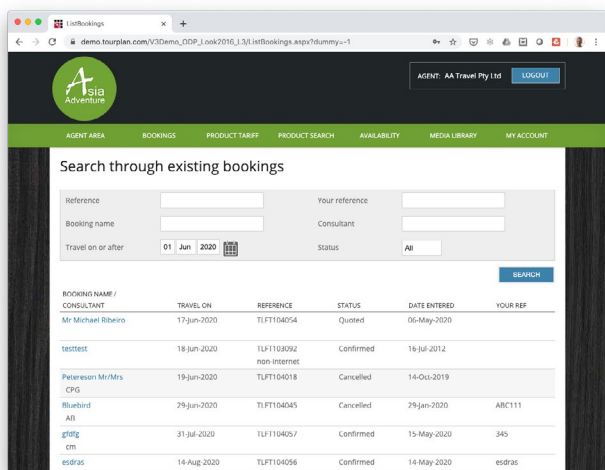

travefy + TOURPLAN

Integration Solutions

Import quotes and bookings from Tourplan in seconds.

Documents that dazzle and delight.

Travefy integrates with Tourplan to offer seamless importing of quotes and itineraries for Fastbook / FIT bookings.

Interested? Contact us: Scott@Travefy.com / +1-402-277-8498

How It Works

TOURPLAN

- **Build in Tourplan**

Create Fastbook / FIT quotes and bookings in Tourplan.

- **Import to Travefy**

Use Travefy's Booking import option to import your quote or itinerary in seconds.

travefy

- **Auto-Magical Creation**

Travefy receives the booking data from Tourplan and auto-populates all booking data and details.

- **Add Rich Content**

Travefy users can then edit the trip and add rich content like photos, maps, video, text formatting, City Guides, and more.