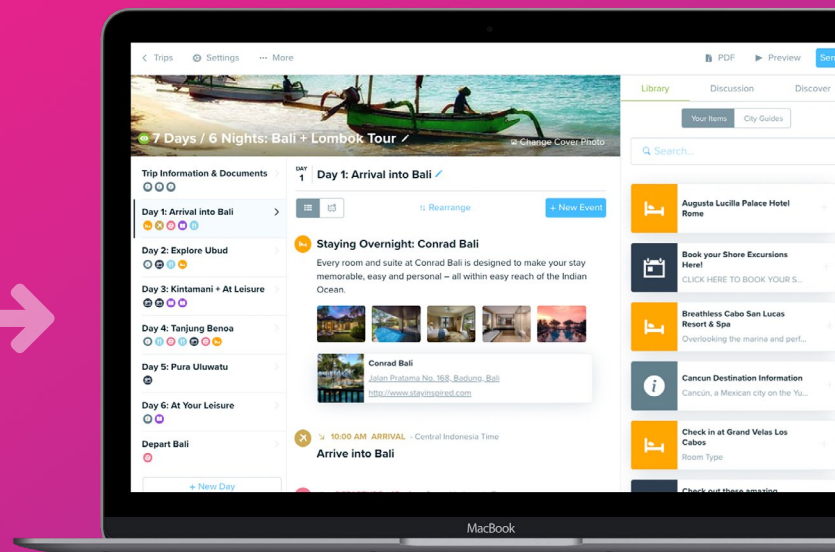

travefy

- **Auto-Magical Creation**

Travefy receives the booking data from Tourplan and auto-populates all booking data and details.

- **Add Rich Content**

Travefy users can then edit the trip and add rich content like photos, maps, video, text formatting, City Guides, and more.

- **Customize and Send**

Once finalized, Travefy users can deliver quotes and itineraries via web link, PDF or mobile app.

Itinerary Delivery via: