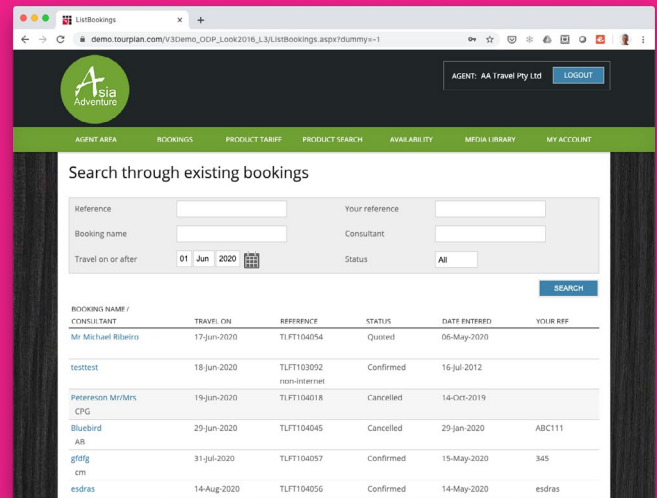

travefy + TOURPLAN

Integration Solutions

Import quotes and bookings from Tourplan in seconds.

Documents that dazzle and delight.

Travefy integrates with Tourplan to offer seamless importing of quotes and itineraries for Fastbook / FIT bookings.

Interested? Contact us: Scott@Travefy.com / +1-402-277-8498

How It Works

TOURPLAN

- **Build in Tourplan**

Create Fastbook / FIT quotes and bookings in Tourplan.

- **Import to Travefy**

Use Travefy's Booking import option to import your quote or itinerary in seconds.

travefy

- **Auto-Magical Creation**

Travefy receives the booking data from Tourplan and auto-populates all booking data and details.

- **Add Rich Content**

Travefy users can then edit the trip and add rich content like photos, maps, video, text formatting, City Guides, and more.

- **Customize and Send**

Once finalized, Travefy users can deliver quotes and itineraries via web link, PDF or mobile app.

Itinerary Delivery via: